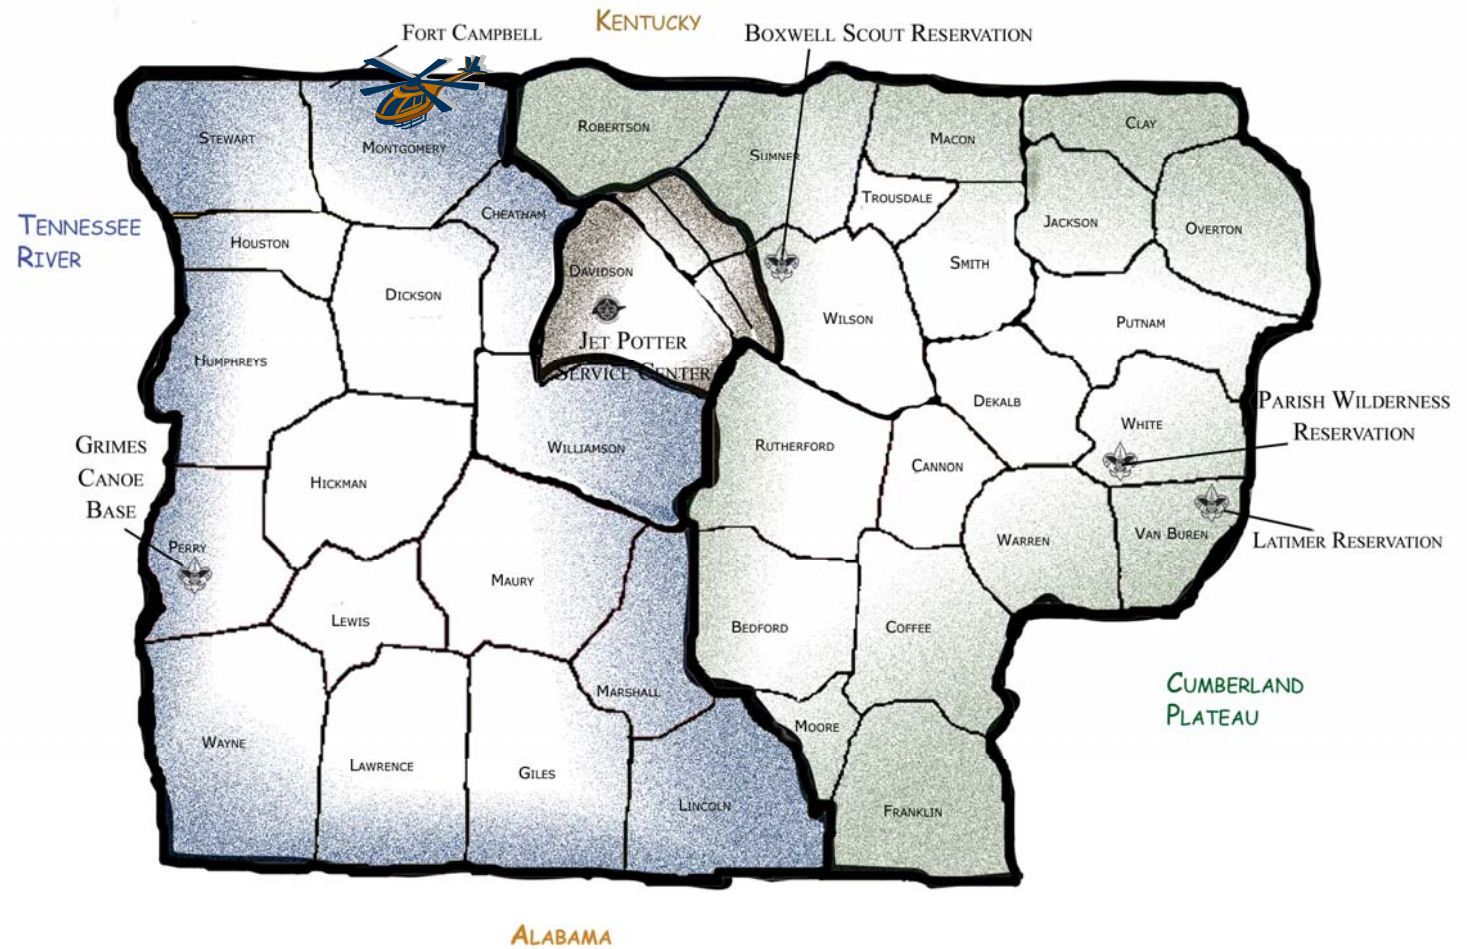

MIDDLE TENNESSEE COUNCIL

BOY SCOUTS OF AMERICA

WESTERN SERVICE AREA

CENTRAL SERVICE AREA

EASTERN SERVICE AREA

Cogioba - serving Houston, Montgomery and Stewart Counties and Fort Campbell, KY

David Crockett - serving Giles, Lawrence, Lincoln and Wayne Counties

Duck River - serving Lewis, Marshall, Maury and Perry Counties

Highland Rim - serving Cheatham, Dickson, Hickman and Humphreys Counties

Natchez Trace - serving Williamson County

Cherokee - serving Goodlettsville, Hendersonville, Inglewood and Madison

Black Fox - serving DeKalb, Van Buren, Warren and White Counties

Elk River - serving Bedford, Coffee, Franklin and Moore Counties

Trail of Tears - serving Cannon and Rutherford Counties

Upper Cumberland - serving Clay, Jackson, Overton and Putnam Counties

Walton Trail - serving Macon, Smith, Trousdale counties, Lebanon and Watertown

Warioto - serving Robertson and Sumner Counties